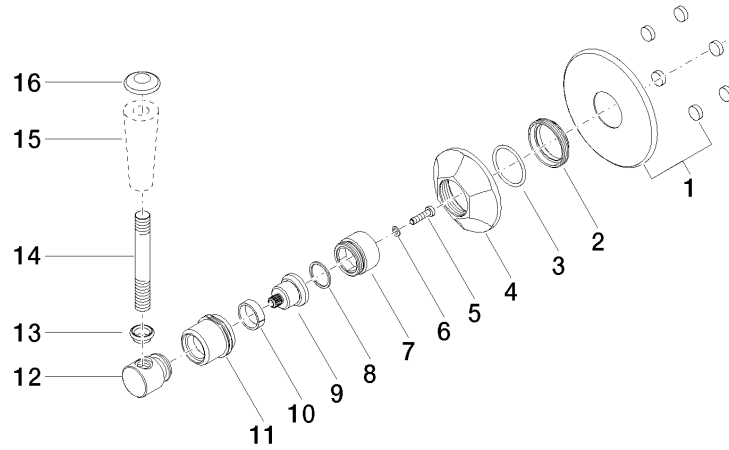

ST 060 300 2371

- rotary diverter
- rosette Ø 85 mm

Individual components of this set

You need the following components for this set

1x 36 104 371-06

1x 11 170 370-06

MADISON Concealed two- and three-way diverter - Brushed Platinum

MADISON

ST 060 300 2371

ST 060 300 2371

- rotary diverter
- rosette Ø 85 mm

ST 060 300 2371

mm [inches]

Certificates

LGA_28456.

ST 060 300 2371

Spare parts list

No.	Item Number	Name	Quantity used	Delivery time
1	90 27 97 007 00-06	cover	1	10
2	09 23 10 125-00	nut	1	10
3	90 14 10 063 00 90	seal	1	2
4	09 27 37 101-06	rosette	1	10
5	09 30 30 069 90	screw	1	2
6	09 30 11 194 90	disc	1	2
7	09 18 30 007-06	sleeve	1	-
Spare part can no longer be ordered, please order the replacement item				
8	90 28 10 030 00 90	ring	1	2
9	09 12 12 064-06	base	1	-
Spare part can no longer be ordered, please order the replacement item				
10	90 14 15 021 00 90	ring	1	2
11	09 21 02 160-06	cover	1	10
12	09 20 37 101-06	handle	1	10
13	09 20 37 001-06	handle	1	10
14	09 28 22 013 90	pipe	1	2
15	11 170 370-06	MADISON Lever insert - Brushed Platinum	1	10
16	09 30 30 062-06	screw	1	10